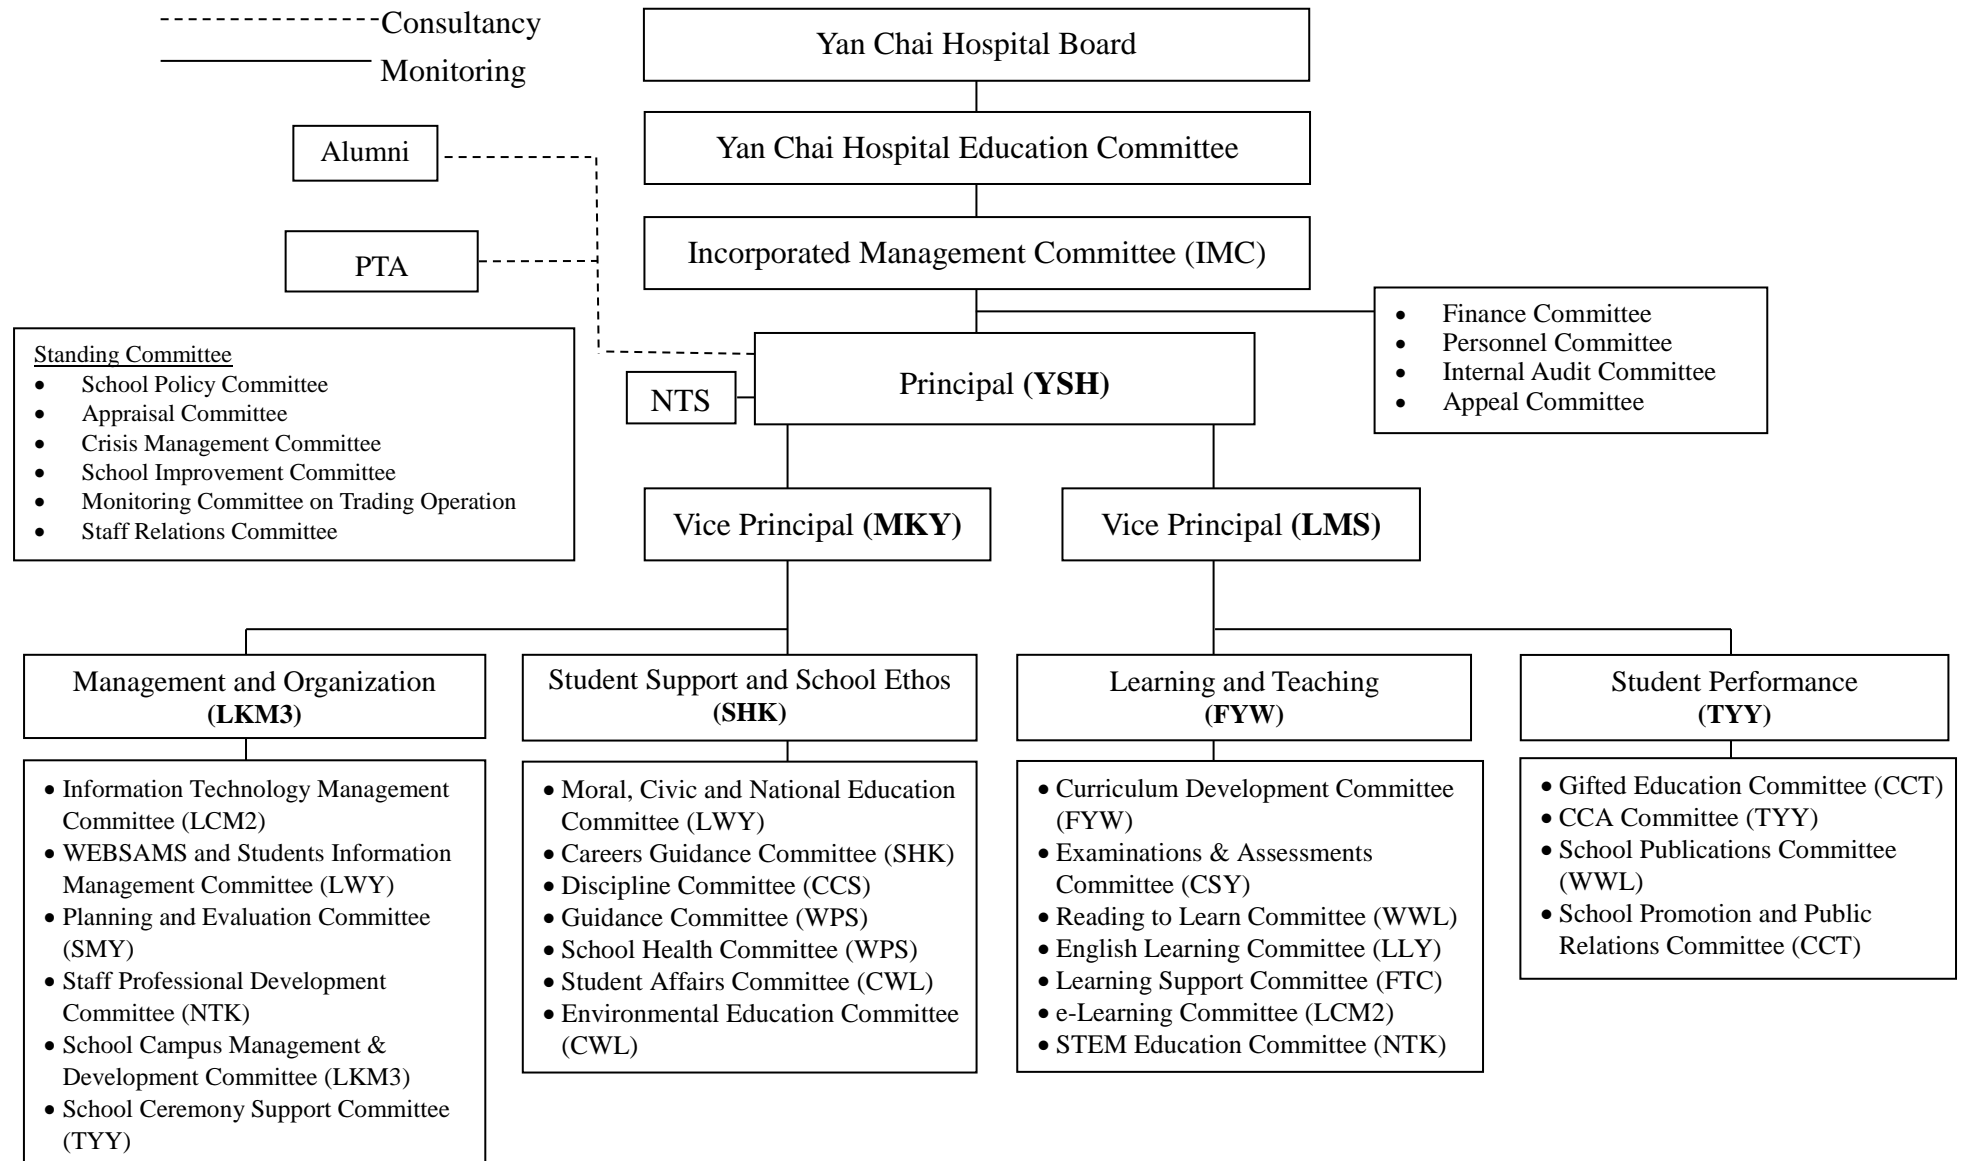

Yan Chai Hospital Wong Wha San Secondary School
2017-2018
School Organization Chart

仁濟醫院王華湘中學
2017-2018
學校組織架構