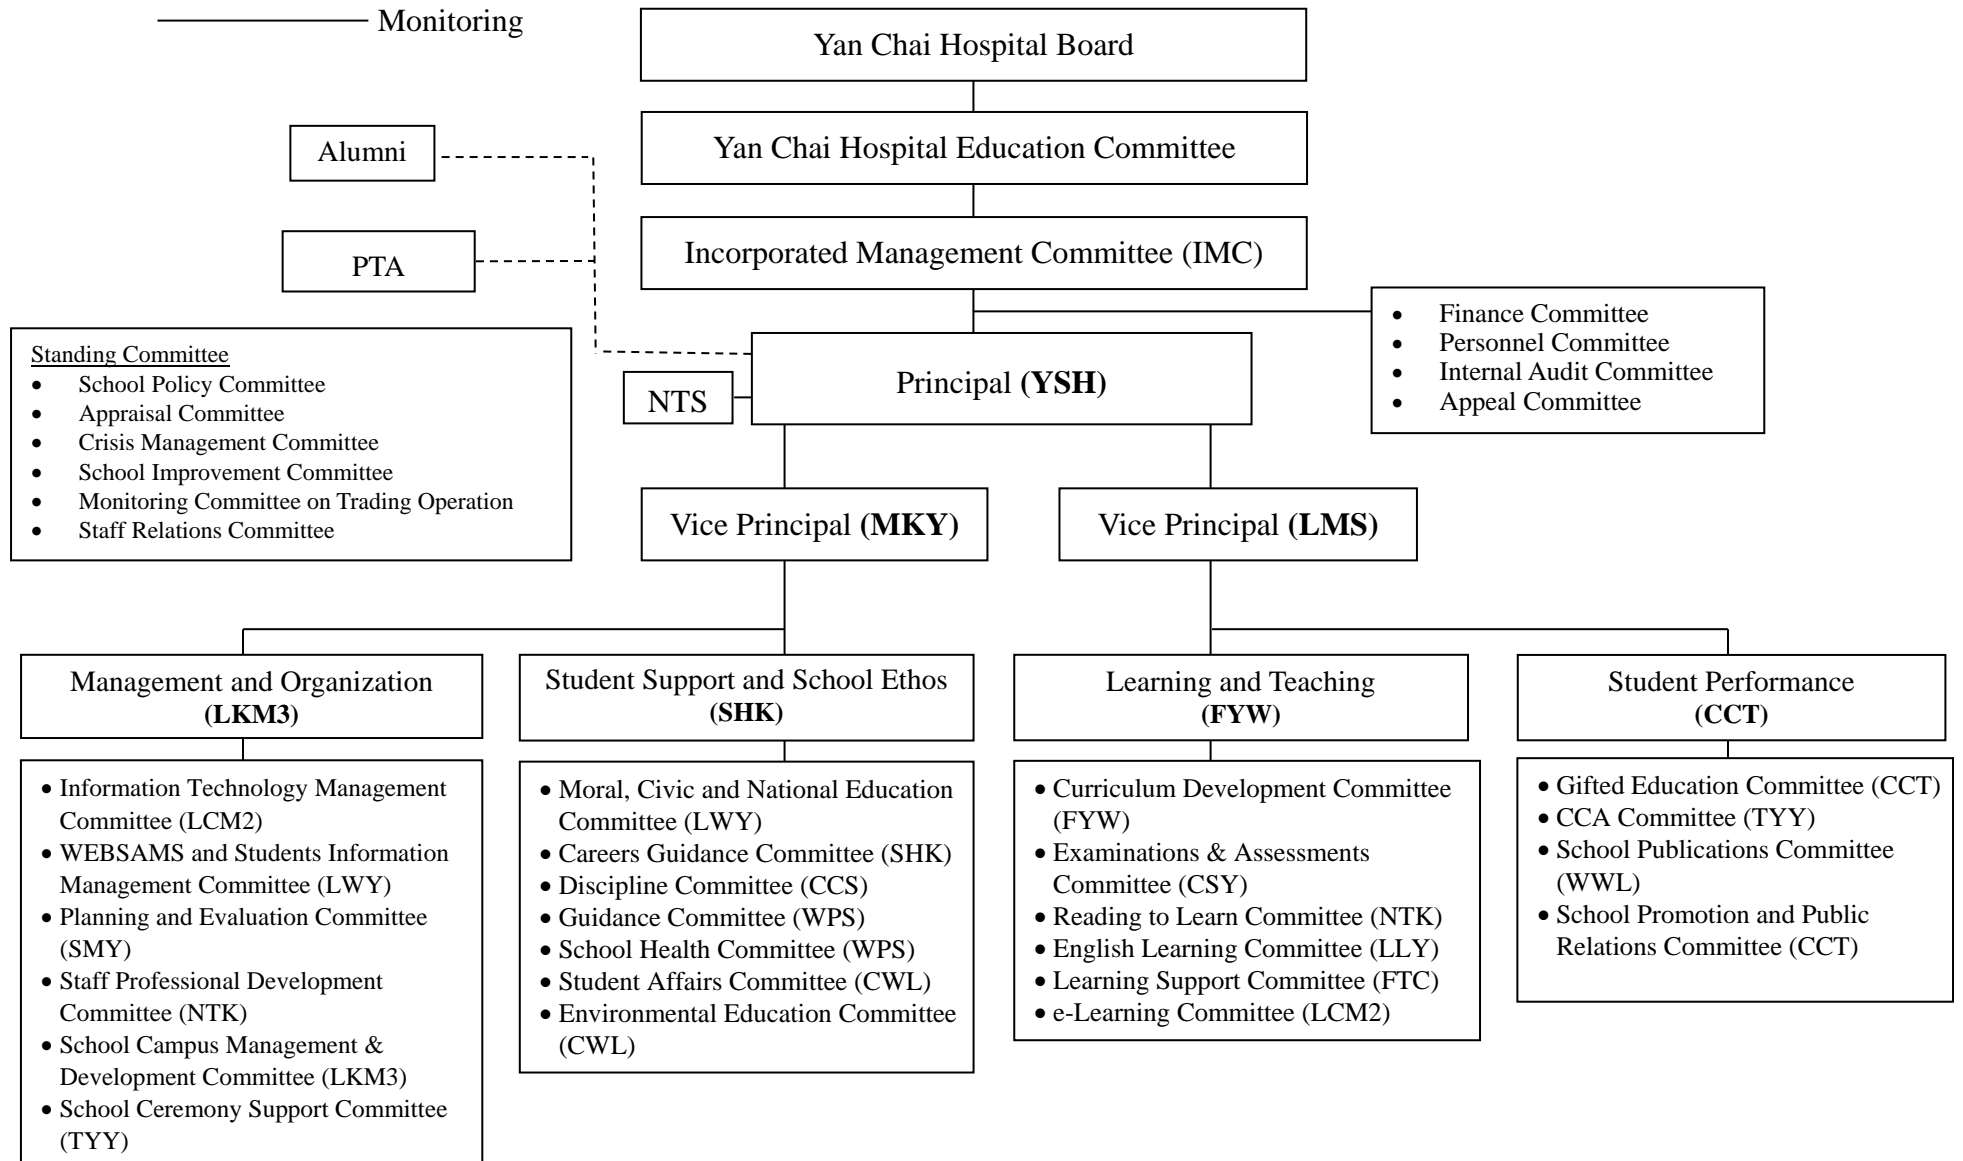

Yan Chai Hospital Wong Wha San Secondary School
2016-2017
School Organization Chart

----- Consultancy
——— Monitoring

仁濟醫院王華湘中學
2016-2017
學校組織架構